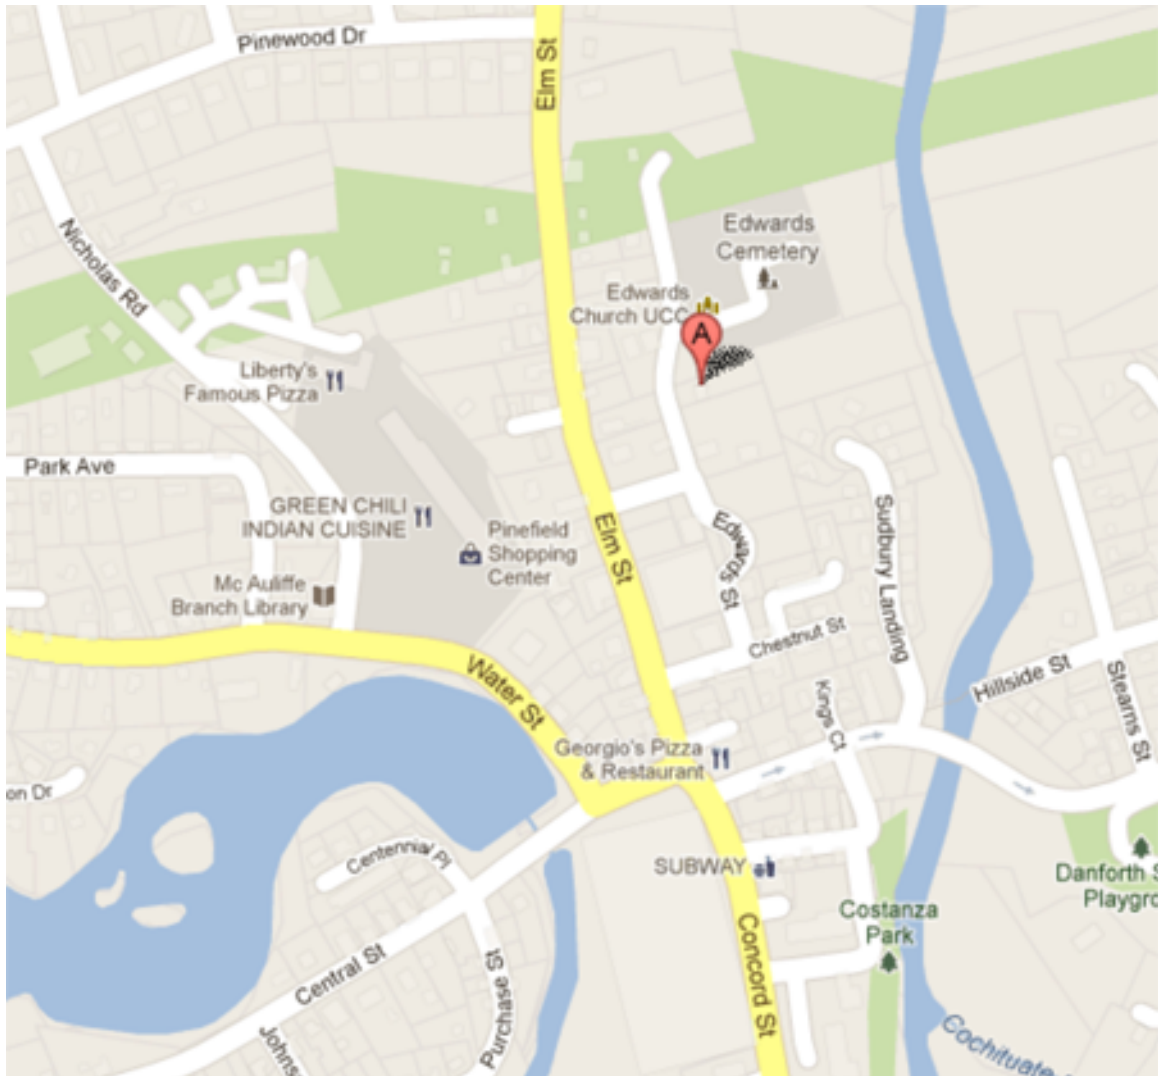

Directions

From the Mass Pike and Route 30

1. Take the Mass Pike to Exit 13 (Route 30).
2. Take Route 30 West through four traffic signals.
3. Turn right onto Route 126 North, (Concord St.), towards Saxonville.

From Route 9

1. From Route 9 in Framingham, watch for signs for Route 126 North.
2. Take 126 North (Concord Street), going away from downtown Framingham, towards Saxonville.

Directions for all above

4. Follow Concord St. (Route 126 North) for about 2 miles.
5. Continue straight, staying on Concord St. after Rte 126 abruptly turns right at School Street
6. Continue straight staying in the right lane through the next set of stop lights Saxonville Mill buildings will be on your left.
7. At this point Concord St. becomes Elm St.
8. Just after the Stapleton Elementary School parking lot, turn right onto Maplewood St. then left onto Edwards Street

From Route 20, coming from the North.

1. From Route 20 in Sudbury, turn south at Landham Rd. (a left turn going west or a right turn going east).
2. Follow Landham Rd. into Framingham, where it becomes Elm St.
3. You will cross the aqueduct and pass Cameron Middle School on the left.
4. Shortly after, on the left, look for Maplewood St which is just before Stapleton Elementary School's parking lot. Turn left onto Maplewood St. and then left onto Edwards Street

Directions directly to your smart phone:

Map

3 Edwards Church & Open Spirit Center location, contact & directions